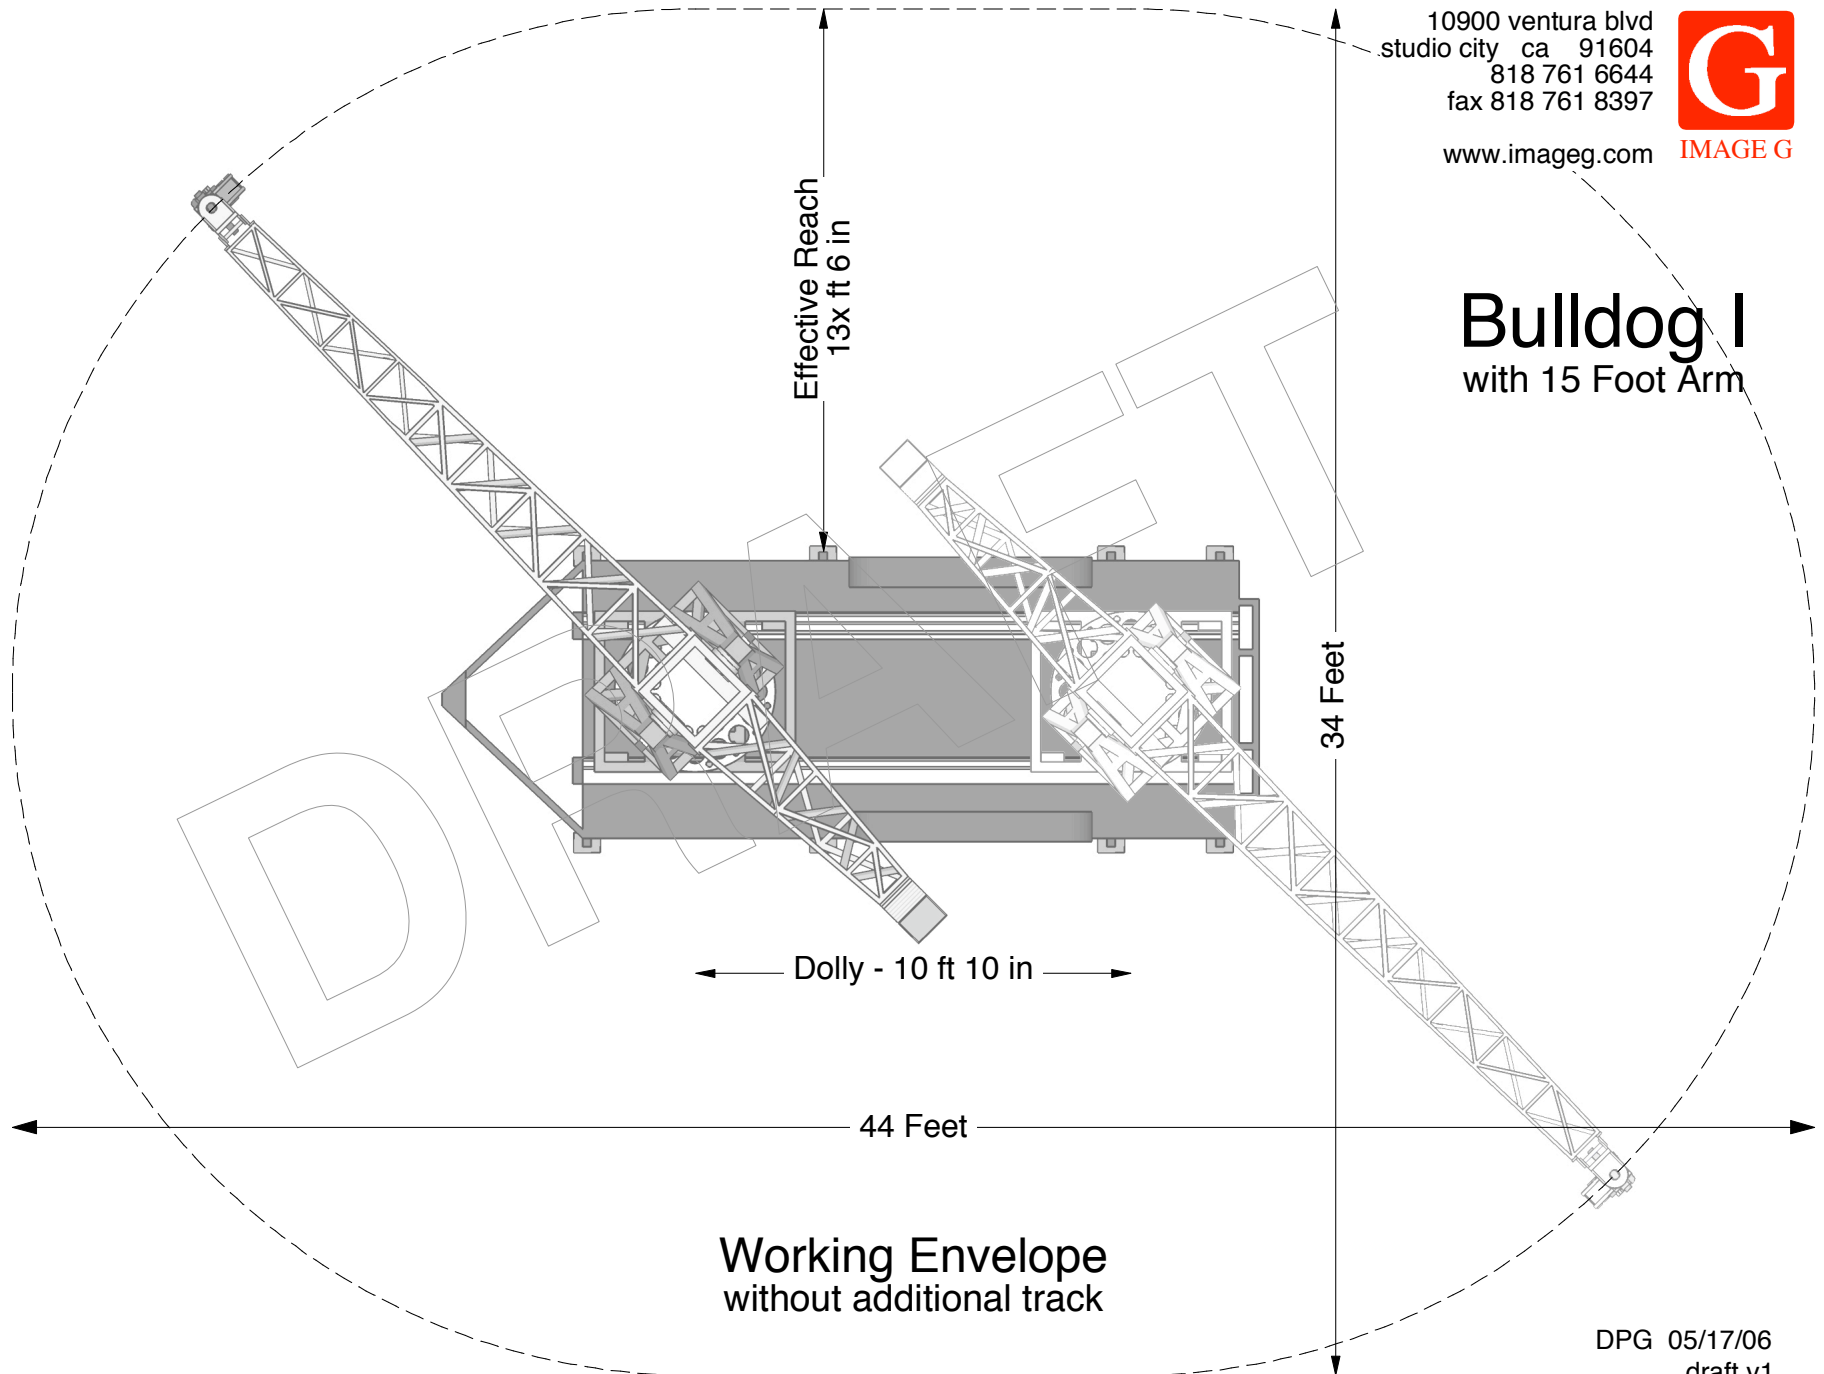

10900 ventura blvd
studio city ca 91604
818 761 6644
fax 818 761 8397

www.imageg.com

IMAGE G

Bulldog I

with 15 Foot Arm

Working Envelope
without additional track

DPG 05/17/06
draft v1