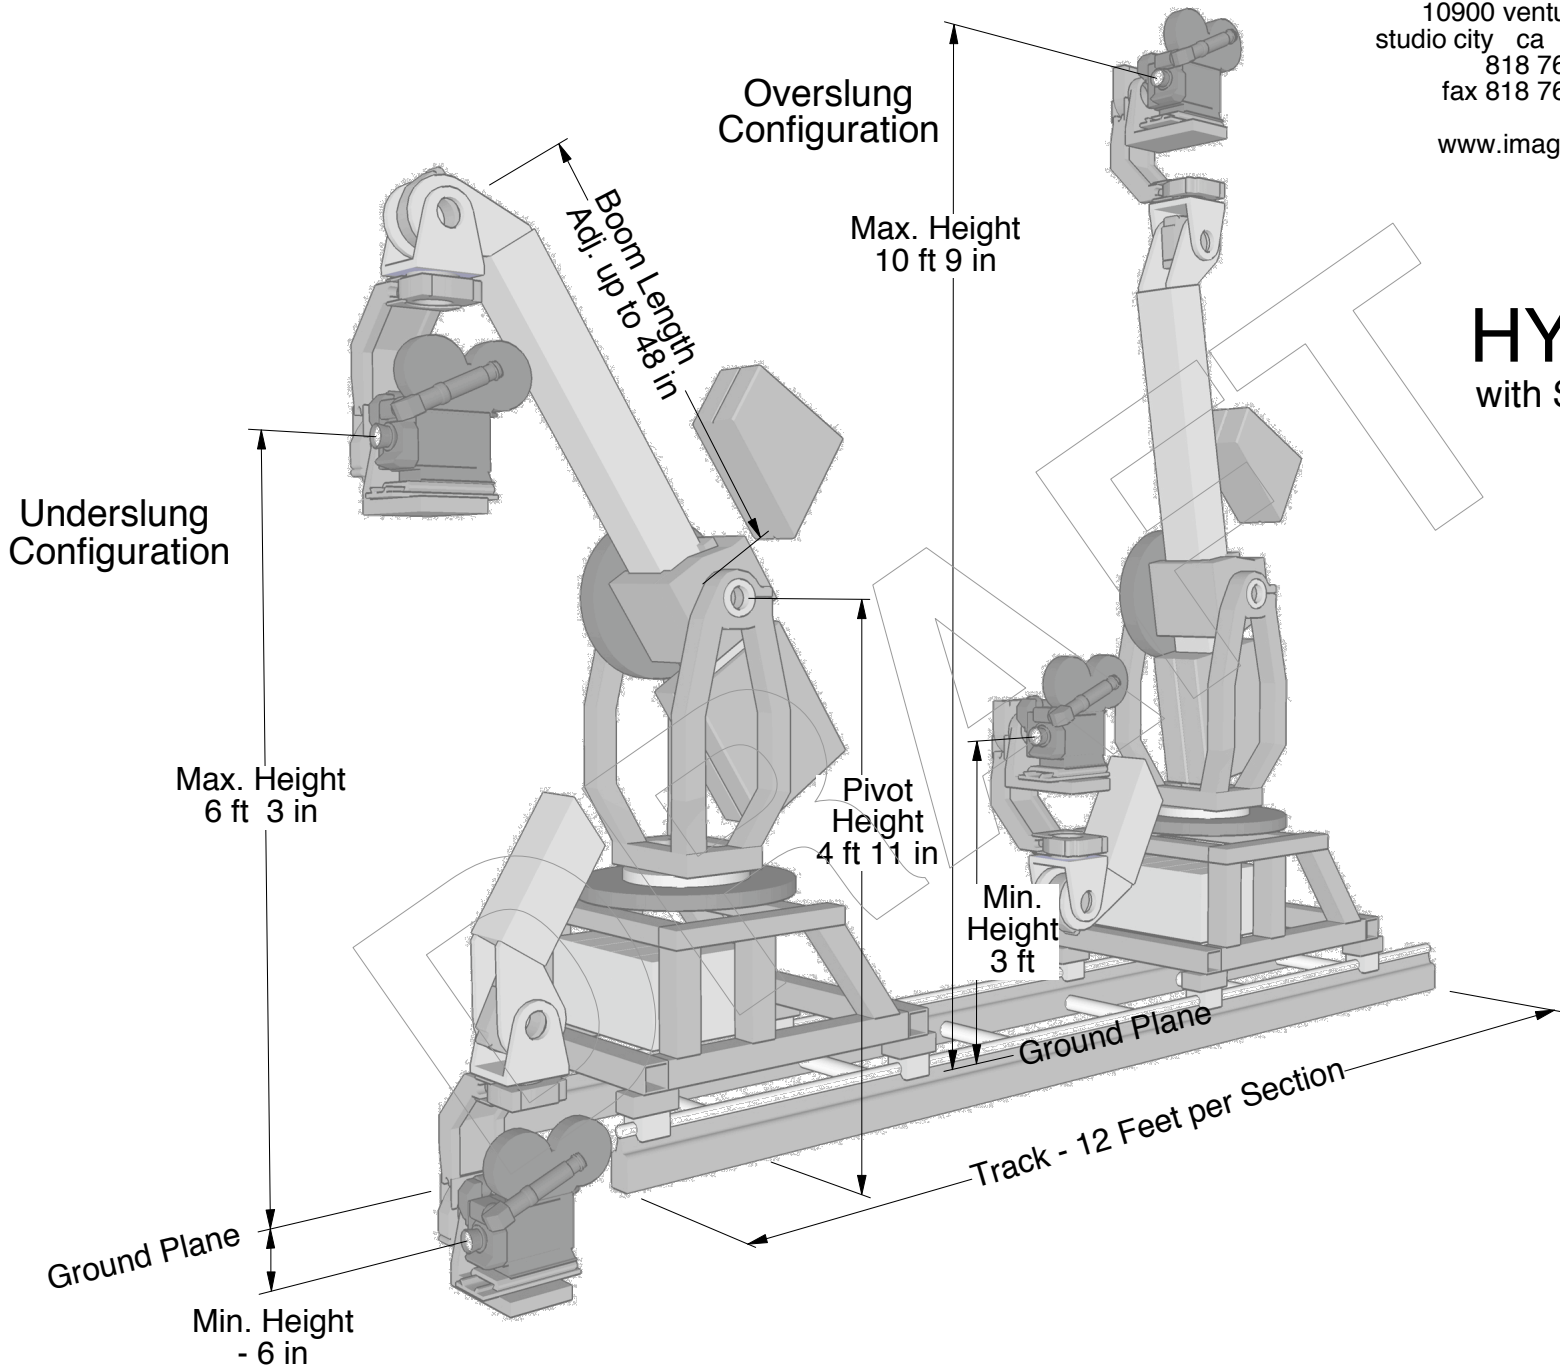

10900 ventura blvd
studio city ca 91604
818 761 6644
fax 818 761 8397

www.imageg.com **IMAGE G**

HYENA

with Short Arm