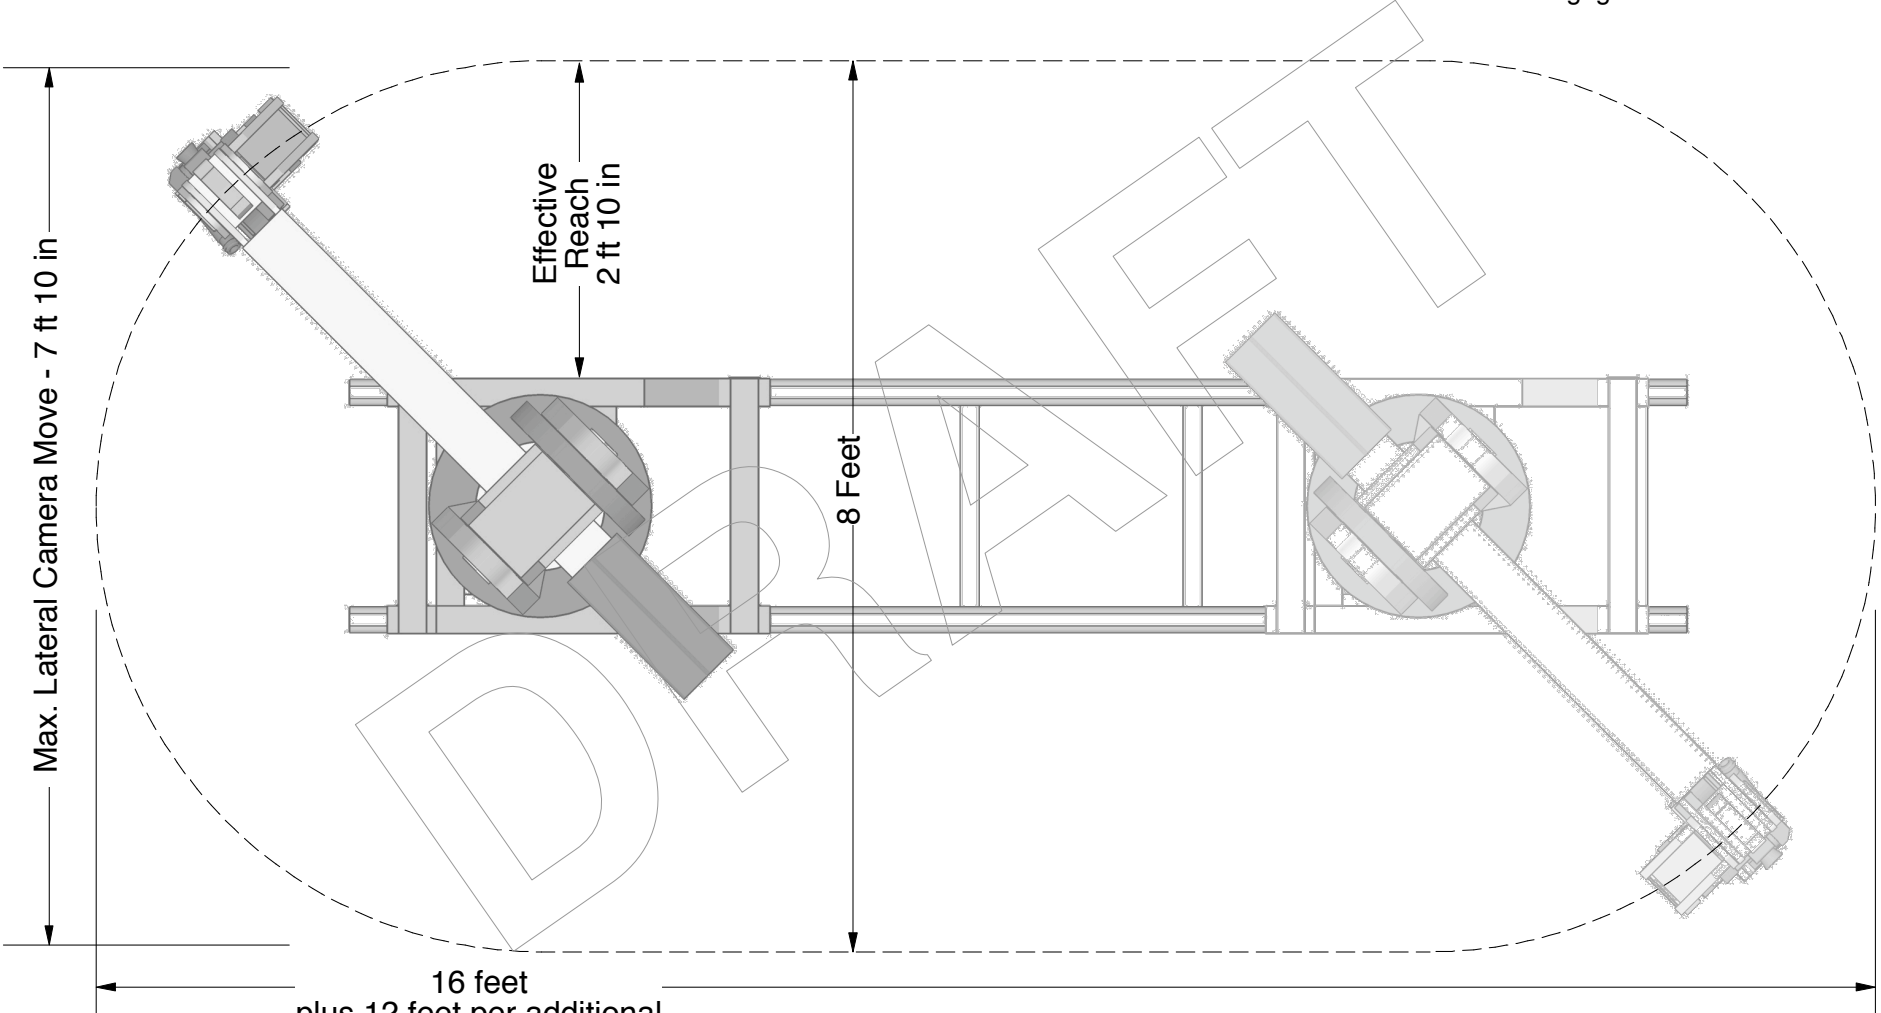

10900 ventura blvd
studio city ca 91604
818 761 6644
fax 818 761 8397

www.imageg.com

IMAGE G

HYENA

Working Envelope
with Short Arm